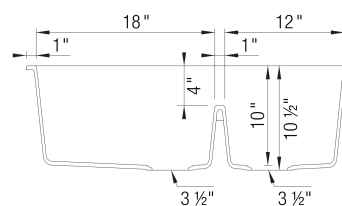

Design and Planning Tips

- Min cabinet size: 36 in

What is included:
Installation instructions, Cut-out template, Limited
Lifetime Warranty

Codes & Standards

CSA B45.8-18/ IAPMO Z403-2018

Optional Accessories