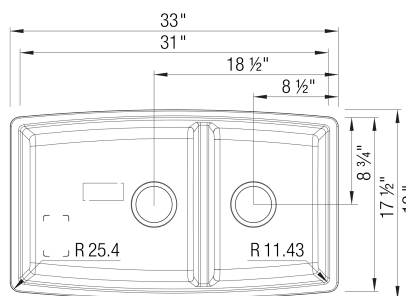

Design and Planning Tips

- Min cabinet size: 36 in

What is included:
Installation instructions, Cut-out template, Limited
Lifetime Warranty

Codes & Standards

CSA B45.8-18/ IAPMO Z403-2018

Optional Accessories